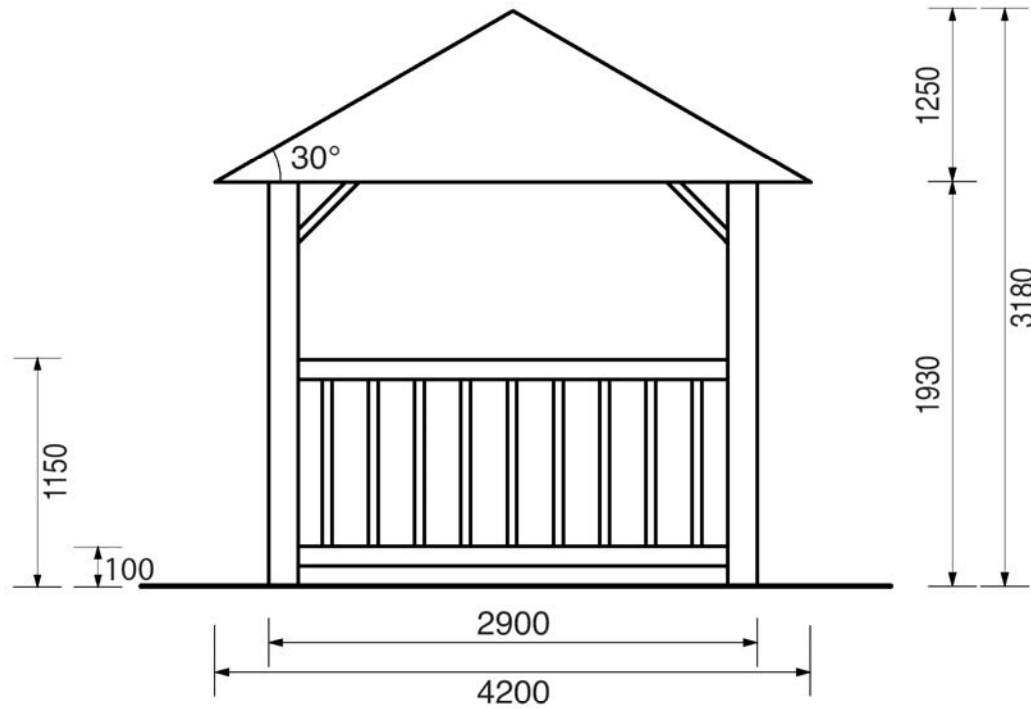

## 2009 Lapa Dimension Sheet

### 4.2m Diameter Gazebo

All Measurements are in mm  
Please Note: Diagrams are NOT to scale