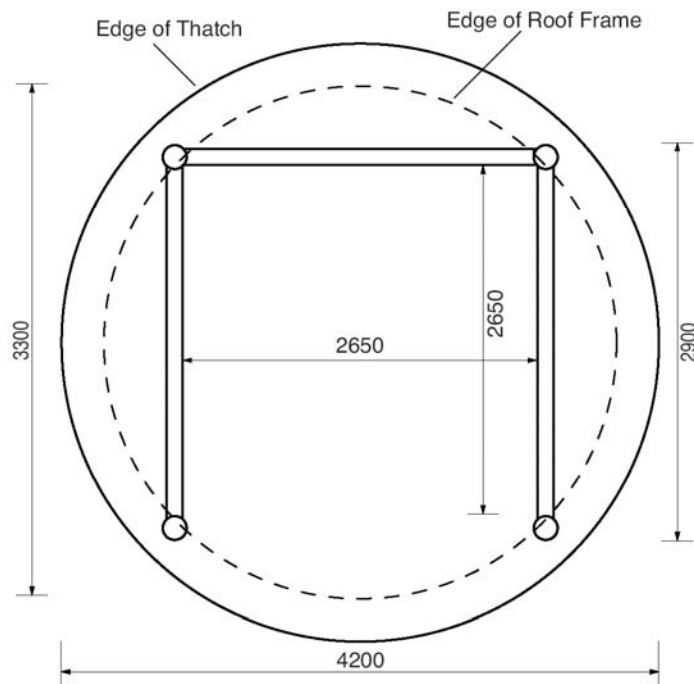

## 2009 Lapa Dimension Sheet

### 4.2m Diameter Gazebo

All Measurements are in mm  
Please Note: Diagrams are NOT to scale